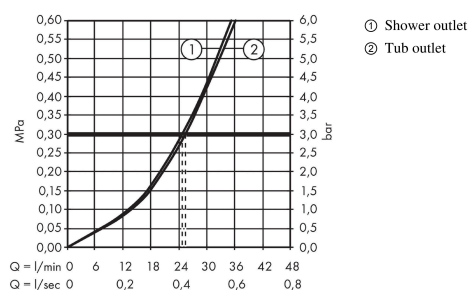

Metropol

Single lever bath mixer for concealed installation with lever handle and integrated security combination according to EN1717 for iBox universal

Surfaces: **Brushed Black Chrome** Article Number: **32546340**

Description

product features

- 2 functions
- maximum flow rate at 3 bar: 25 l/min
- ceramic cartridge
- temperature limitation adjustable
- diverter with automatic resetting
- non-return valve
- with silencer
- with integrated safety combination EN 1717
- connection type: basic set
- min. operating pressure: 1 bar
- max. operating pressure: 10 bar

Design awards

Product image

Scale drawing

Flowchart