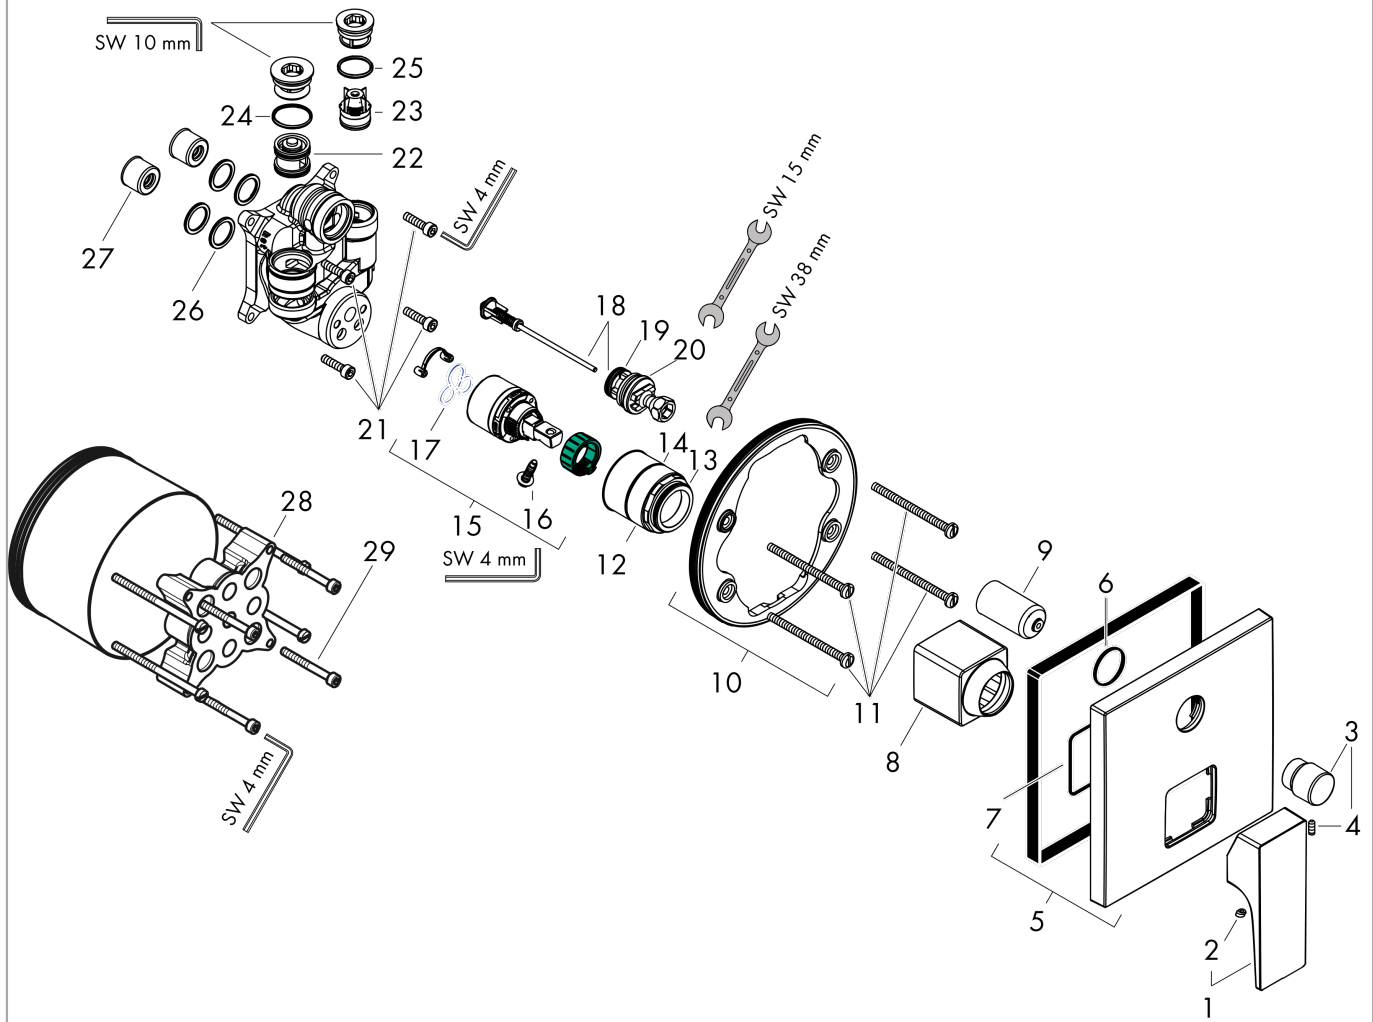

#### product features

- 2 functions
- maximum flow rate at 3 bar: 25 l/min
- ceramic cartridge
- temperature limitation adjustable
- diverter with automatic resetting
- non-return valve
- with silencer
- with integrated safety combination EN 1717
- connection type: basic set
- min. operating pressure: 1 bar
- max. operating pressure: 10 bar

### Scale drawing

### Flowchart

**Metropol**  
**Single lever bath mixer for concealed installation with lever handle and integrated security**  
**combination according to EN1717 for iBox universal**  
 Surfaces: **Brushed Black Chrome**    Article Number: **32546340**

**Exploded Drawing**

Year of production: >11/19