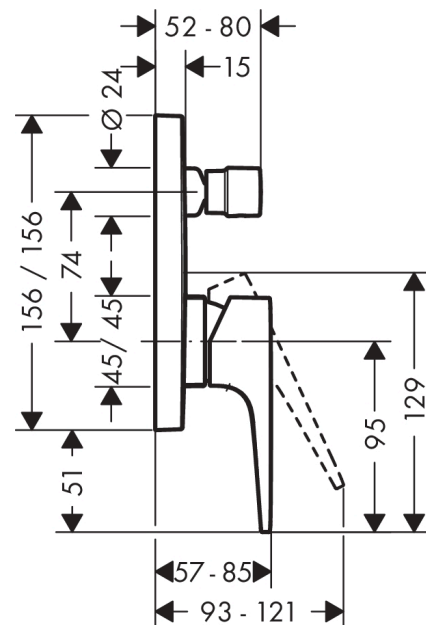

#### product features

- 2 functions
- maximum flow rate at 3 bar: 25 l/min
- ceramic cartridge
- temperature limitation adjustable
- diverter with automatic resetting
- non-return valve
- with silencer
- with integrated safety combination EN 1717
- connection type: basic set
- min. operating pressure: 1 bar
- max. operating pressure: 10 bar

### Scale drawing